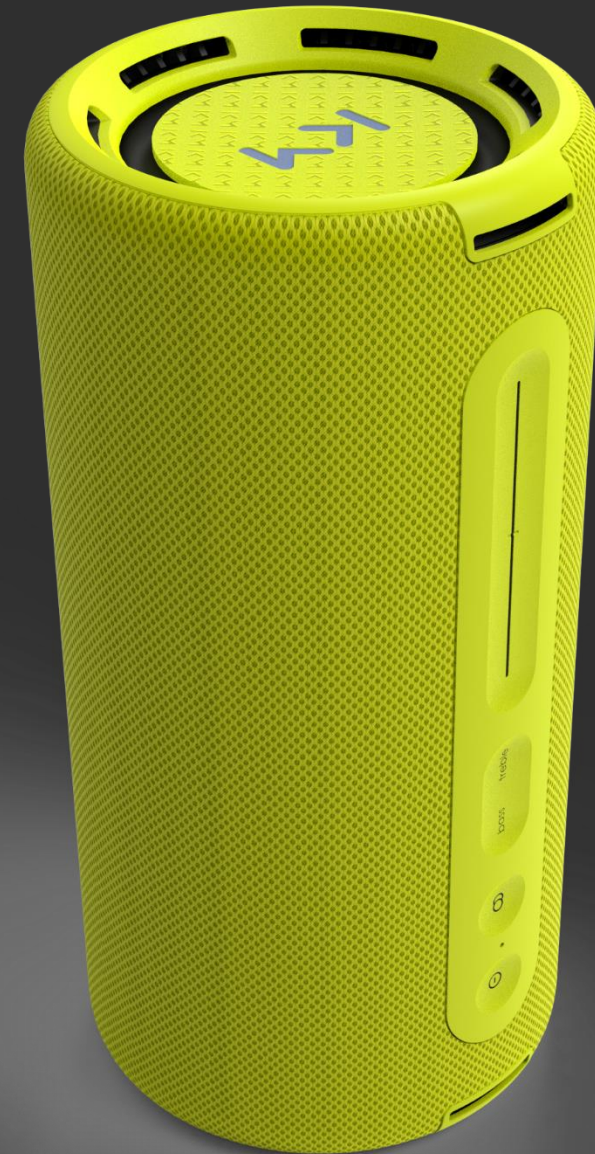

# KM style

Kylian Mbappé was deeply involved in the creation of his We.HEAR pro speaker.

# We. by Loewe

We. HEAR pro.

- Powerful outdoor speaker
- 2 x 50 W music power – 4 driver plus large passive radiators
- Up to 15 h playback time – 4 -5 h charging time
- Li-On battery 5.200 mAh
- Bass and treble adjustment
- Slider volume, bass, treble control
- USB-C – charging plus powerbank function
- Line in
- BT V5.3 latest Bluetooth version
- Multi device pairing
- Different colors – black, denim and neon
- Designed and developed in Germany

# We. by Loewe

We. HEAR pro.

Part number:	<b>62700V10, 62700W10, 62700Y10</b>
Color:	<b>denim, black, neon</b>
Battery type:	<b>Li-ion 7,4V / 5200mAh</b>
Charging current:	<b>5V/1A</b>
Playing time:	<b>up to 15 h</b>
Charging time:	<b>4 - 5h</b>
Speaker driver	<b>2x 2,75", 2x 1" , 2x 4"passive</b>
Speaker Unit	<b>2x 50W Musicpower</b>
Frequency range (Hz)	<b>50 – 20.000</b>
Water protection	<b>IPX6</b>
Bluetooth version	<b>V5.3</b>
Bluetooth protocols:	<b>A2DP, AVRCP, AAC</b>
Device dimensions (W x H x D):	<b>138 x 280 x 135 mm</b>
Device weight:	<b>2.05 kg</b>
Ambient temperature:	<b>0° C – 40° C</b>
Relative humidity (non- condensing):	<b>20 – 70%</b>
RSP	<b>269€</b>