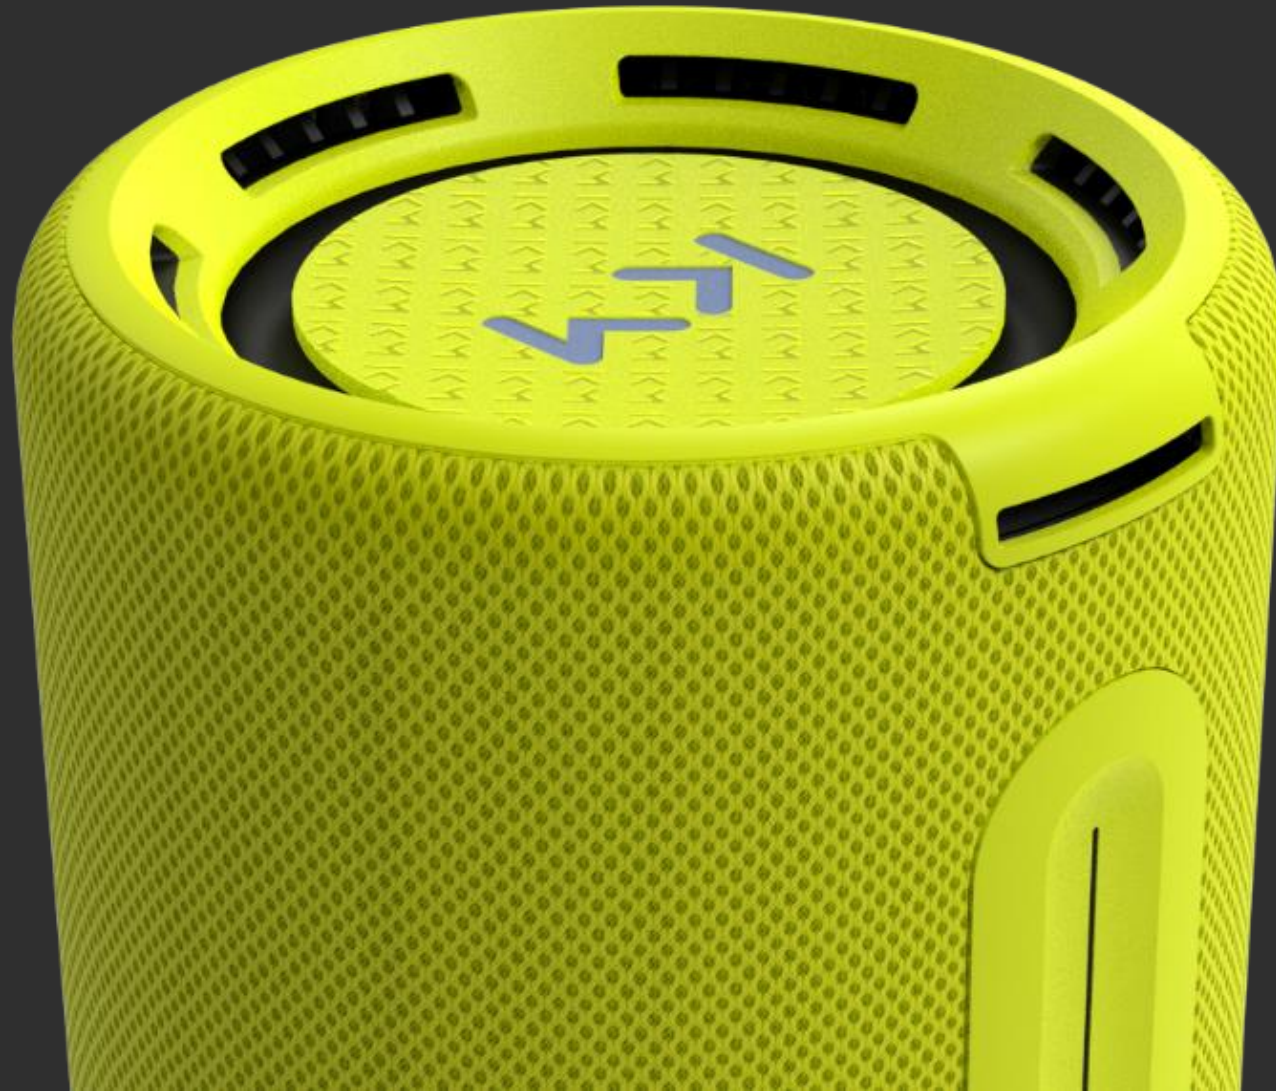

# KM style

Kylian Mbappé was deeply involved in the creation of his We.HEAR pro speaker.

# We. by Loewe

We. HEAR pro.

- Powerful outdoor speaker
- 2 x 50 W music power – 4 driver plus large passive radiators
- Up to 15 h playback time – 4 -5 h charging time
- Li-On battery 5.200 mAh
- Bass and treble adjustment
- Slider volume, bass, treble control
- USB-C – charging plus powerbank function
- Line in
- BT V5.3 latest Bluetooth version
- Multi device pairing
- Different colors – black, denim and neon
- Designed and developed in Germany

# We. by Loewe

We. HEAR pro.

Part number:	<b>62700V10, 62700W10, 62700Y10</b>
Color:	<b>denim, black, neon</b>
Battery type:	<b>Li-ion 7,4V / 5200mAh</b>
Charging current:	<b>5V/1A</b>
Playing time:	<b>up to 15 h</b>
Charging time:	<b>4 - 5h</b>
Speaker driver	<b>2x 2,75", 2x 1" , 2x 4"passive</b>
Speaker Unit	<b>2x 50W Musicpower</b>
Frequency range (Hz)	<b>50 – 20.000</b>
Water protection	<b>IPX6</b>
Bluetooth version	<b>V5.3</b>
Bluetooth protocols:	<b>A2DP, AVRCP, AAC</b>
Device dimensions (W x H x D):	<b>138 x 280 x 135 mm</b>
Device weight:	<b>2.05 kg</b>
Ambient temperature:	<b>0° C – 40° C</b>
Relative humidity (non- condensing):	<b>20 – 70%</b>
RSP	<b>269€</b>